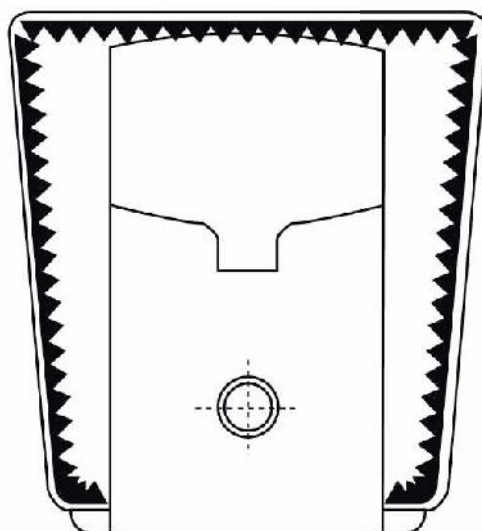

Vitreous China products are extremely hard, non porous but also brittle and therefore should not be put under stress during installation. Maida Vale Bathrooms WC Pans & Cisterns flush at 6L in compliance with European requirements, and our cisterns and pans are carefully balanced to provide the best possible flush. All of our cisterns are priced to include the flush fittings, levers and flush pipes. These have been carefully selected and tested and therefore we are unable to accept any responsibility for poor or non flushing situations where these items have been changed or fitted incorrectly.

**BATHROOMS:**

**Maida Vale Back To Wall Pan**

MAIDBTWPAN - Shiny white

MAIDBTWPANM - Matt white

**Fixings supplied  
Insulation seal**

To optimize the fixing at wall of sanitaryware, apply the self-sticking seal on its back as shown in the picture.