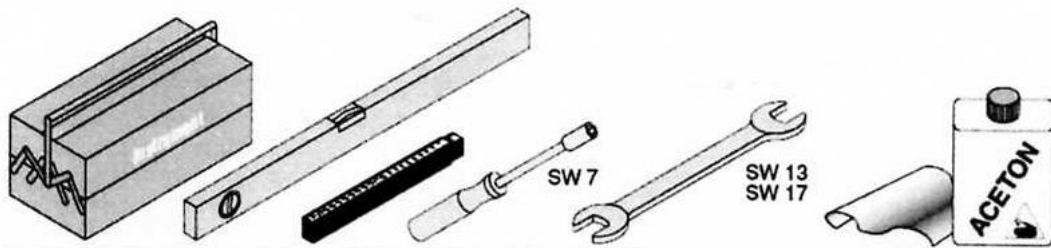

PRODUCT INFORMATION

Bathrooms

Fired Earth

LOGIC SINGLE ENDED BATH Enamelled Titanium Steel

Installation Guidelines 1