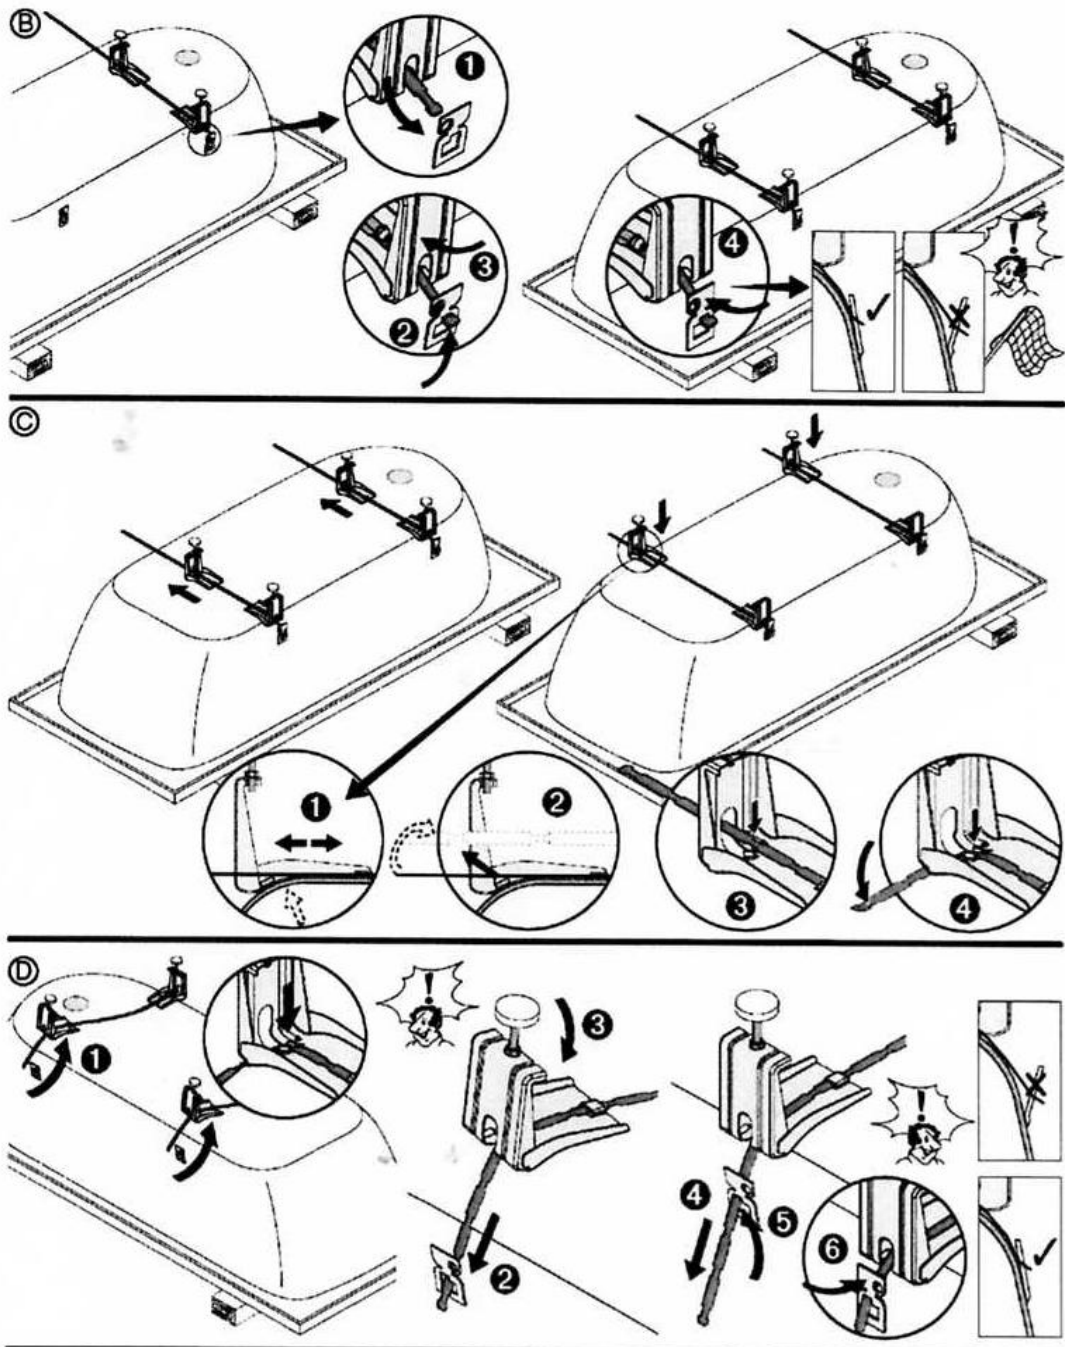

PRODUCT INFORMATION

Bathrooms

Fired Earth

LOGIC SINGLE ENDED BATH
Enamelled Titanium Steel

Installation Guidelines 2