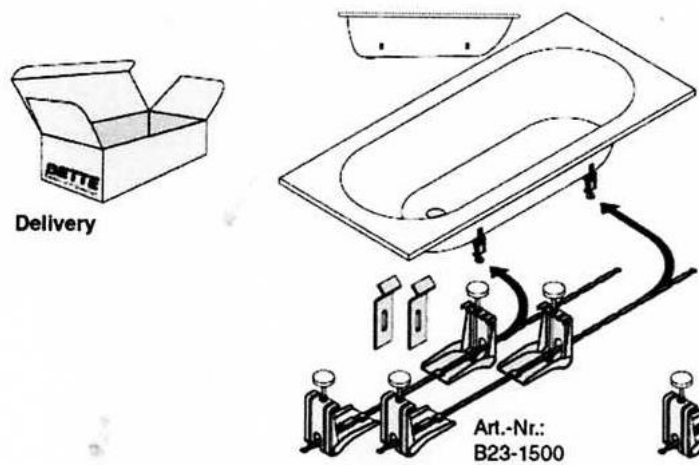

PRODUCT INFORMATION

Bathrooms

Fired Earth

LOGIC SINGLE ENDED BATH Enamelled Titanium Steel

Installation Guidelines 1