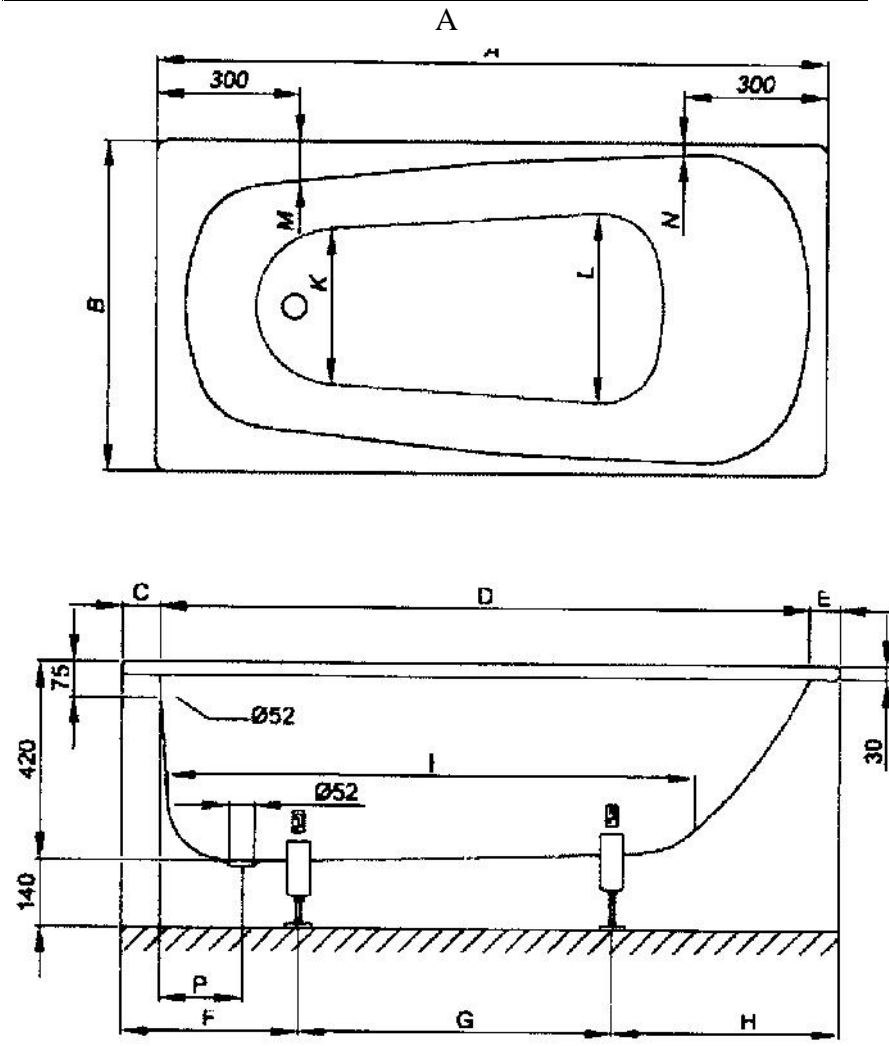

PRODUCT INFORMATION

Fired Earth

Bathrooms

Updated 4th Sept 2012 – Tap ledge measures 60mm, not 85mm. (M.W.)

LOGIC SINGLE ENDED BATH

Enamelled Titanium Steel

Description	Fired Earth Product Code
1140 x w70cm	LOGBAT140X70
1150 x w70cm	LOGBAT150X70
1160 x w70cm	LOGBAT160X70
1170 x w70cm	LOGBAT170X70
1170 x w80cm	LOGBAT170X80
1180 x w80cm	LOGBAT180X80
1190 x w80cm	LOGBAT190X80

Q.Which waste should I use?

A. Either the CLIBATHWASCP or BWASTECP2 are suitable

Q. What thickness is the bath?

A. The Titanium Steel is approximately 2.7mm and the Enamel 0.0003mm or (0.0003microns)

Q. Can the feet be adjusted?

A. Yes, the feet can be adjusted from a minimum of 12cm to a maximum of 16cm

PRODUCT INFORMATION

Fired Earth

Bathrooms

LOGIC SINGLE ENDED BATH Enamelled Titanium Steel

Size 140 x 70cm Scale 1:25

Dimensions	A	B	C	D	E	F	G	H	I	K	L	M	N	P	Volume
140 x 70 x 42cm	1400	700	85	1255	60	460	460	480	1035	420	480	100	65	225	85ltr
150 x 70 x 42cm	1500	700	80	1360	60	460	580	460	1145	420	480	100	60	225	95ltr
160 x 70 x 42cm	1600	700	85	1450	65	440	640	520	1225	420	480	95	60	225	108ltr
170 x 70 x 42cm	1700	700	85	1550	65	450	700	550	1300	420	480	90	65	240	120ltr
170 x 80 x 42cm	1700	800	85	1550	65	450	700	550	1300	435	495	135	100	255	120ltr
180 x 80 x 42cm	1800	800	85	1645	70	420	770	610	1350	435	495	130	80	230	135ltr
190 x 80 x 42cm	1900	800	85	1745	70	490	820	590	1465	435	495	130	80	230	150ltr

Please note that measurement 'C' includes the curve in to the bath. The flat area of the ledge measures 60mm.

PRODUCT INFORMATION

Bathrooms

Fired Earth

LOGIC SINGLE ENDED BATH
Enamelled Titanium Steel

Installation Guidelines