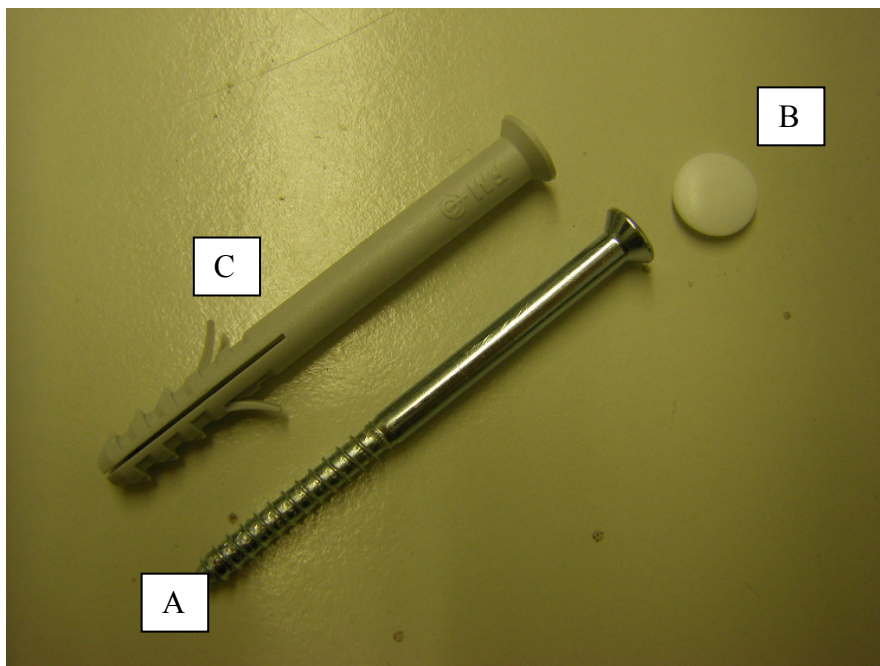

**Product Information**

**Analysis code 1:**

**Available from:**

**Ordering process:** Normal Order from HO stock

**Kensington Close Coupled Pan  
TBC**

**Dimensional Drawing**

*The up to date version (controlled document) is on the Fired Earth intranet. Always check any printed version before use.*

**Kensington Close Coupled Pan**  
TBC

**Pack Contents**

<u>Item</u>	<u>Description</u>	<u>Qty</u>
A	Screw	2
B	Screw Cap	2
C	Rawl Plug	2

**Maintenance/Care Instructions**

The glazed finish of your sanitary ware should be cleaned after use by applying a little cream type cleaner. Apply using a sponge or damp cloth and rinse thoroughly with clean water. Cleaners containing abrasive materials should be avoided.

Vitreous China products are extremely hard, non porous but also brittle and therefore should not be put under stress during installation. The Kensington cistern flushes at 6L in compliance with European requirements, and our cisterns and pans are carefully balanced to provide the best possible flush. All of our cisterns are priced to include the flush fittings, levers and flush pipes. These have been carefully selected and tested and therefore we are unable to accept any responsibility for poor or non flushing situations where these items have been changed or fitted incorrectly.