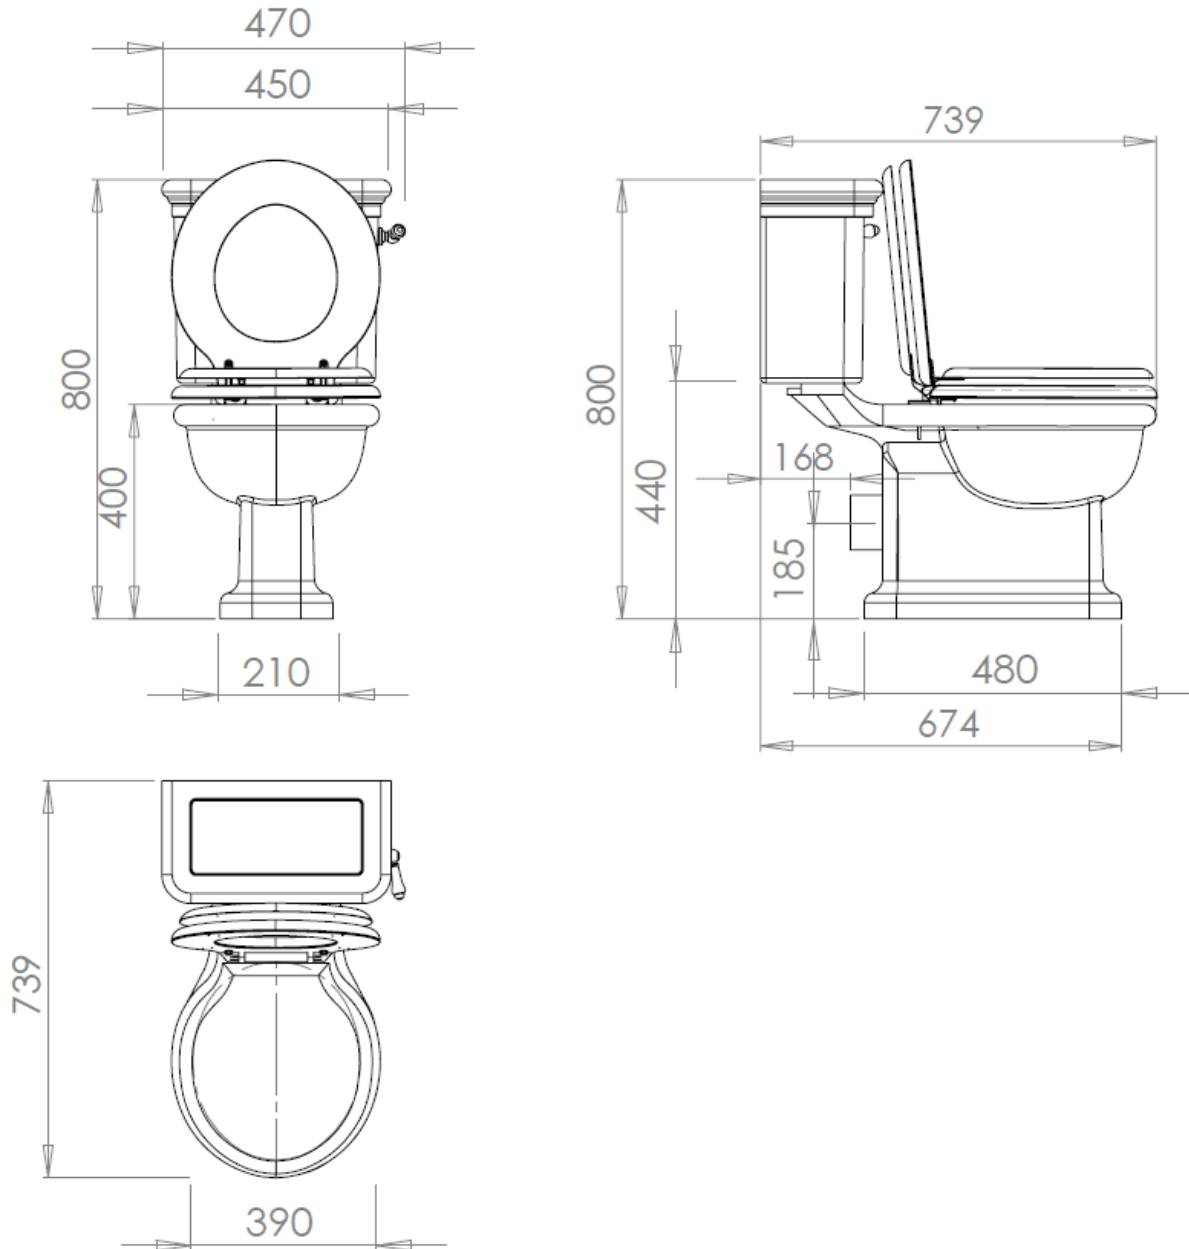

**Product Information**

**Analysis code 1:**

**Available from:**

**Ordering process:** Normal Order from HO stock

**Kensington Close Coupled Pan  
TBC**

**Dimensional Drawing**

*The up to date version (controlled document) is on the Fired Earth intranet. Always check any printed version before use.*

**Kensington Close Coupled Pan**  
TBC

**Pack Contents**

<u>Item</u>	<u>Description</u>	<u>Qty</u>
A	Screw	2
B	Screw Cap	2
C	Rawl Plug	2

**Maintenance/Care Instructions**

The glazed finish of your sanitary ware should be cleaned after use by applying a little cream type cleaner. Apply using a sponge or damp cloth and rinse thoroughly with clean water. Cleaners containing abrasive materials should be avoided.